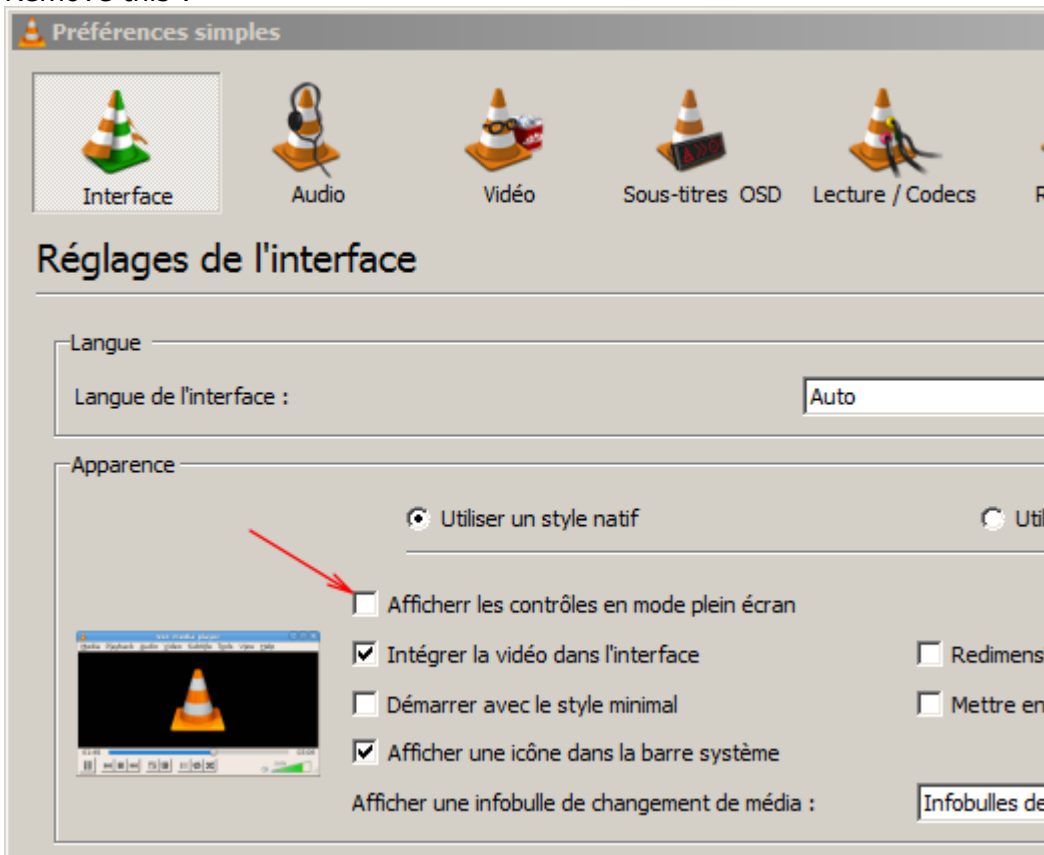

VLC

Settings for theater projection

Menu Tools / Preferences

Remove this :

And remove this :

Go to full screen with double clic on the picture.

How to change picture settings (and audio) for playing :