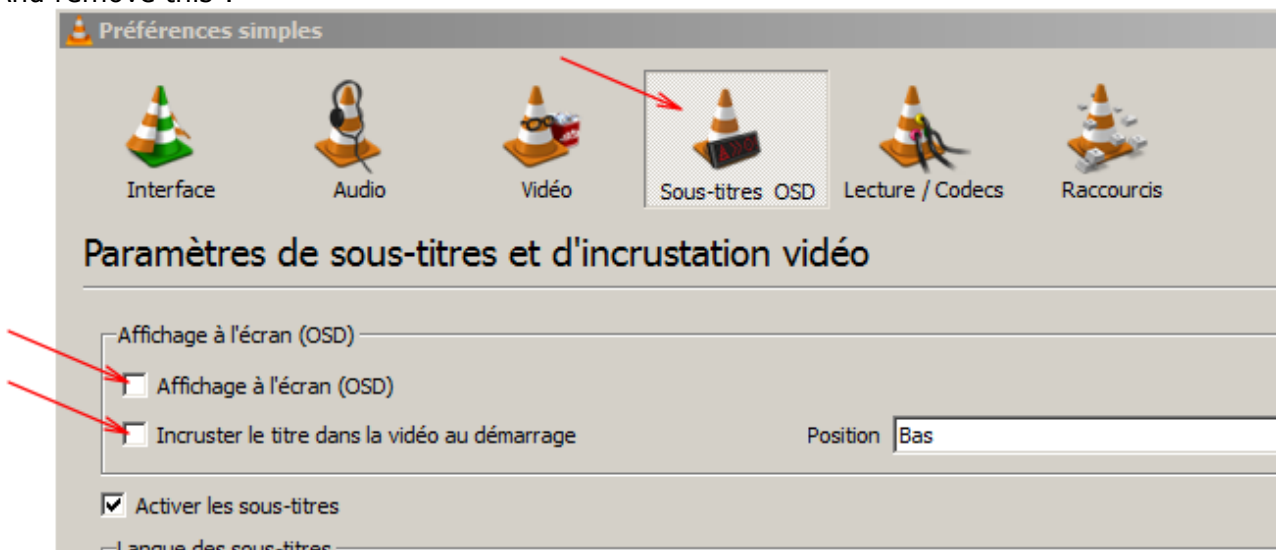

VLC

Settings for theater projection

Menu Tools / Preferences

Remove this :

And remove this :

Go to full screen with double clic on the picture.

How to change picture settings (and audio) for playing :